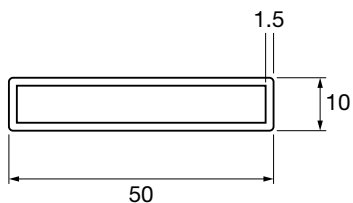

## 25x50 SQ TUBE

**PRODUCT TYPE:**

25 x 50mm Tube Stainless Steel

**TECHNICAL DETAILS:**

- 25mm H x 50mm W
- Wall thickness 1.5mm
- 316 Stainless Steel

**AVAILABLE FINISHED:**

- Polished
- Satin
- Black

**PRODUCT CODE:**

## 50x10 RET-TUBE

**PRODUCT TYPE:**

10 x 50mm Tube Stainless Steel

**TECHNICAL DETAILS:**

- 10mm H x 50mm W
- Wall thickness 1.5mm
- 316 Stainless Steel

**AVAILABLE FINISHED:**

- Polished
- Satin